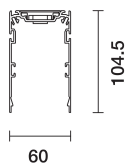

Last information update: April 2025

Product code

RU44: Minimal Down linear module - Surface or Pendant-mounted - for MMO/Space/Wall Washer versions - L=3576

Technical description

Minimal (Frameless) version with extruded aluminium profile for surface or pendant-mounted application. Designed for use with LED plates in MMO, Space and Wall Washer versions. Version with direct light (Down) and indirect light (Up) option.

Installation

Can be surface or pendant-mounted using accessories to be ordered separately.

Colour

White (01) | Black (04) | Aluminium (12)

Wiring

Designed to house the LED modules that can be used by the system.

Complies with EN60598-1 and pertinent regulations

IP20