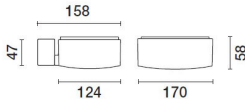

Installation

Wall-mounted

Colour

Black / White (47)

Weight (Kg)

1.55

Mounting

wall arm|wall surface

Wiring

Product complete with electronic components

Complies with EN60598-1 and pertinent regulations

IP20

IP40

for optical
assembly**Technical data**

lm system:	2880	CRI:	80
W system:	33.4	Colour temperature [K]:	4000
lm source:	3600	MacAdam Step:	2
W source:	30	Life Time LED 1:	> 50,000h - L80 - B10 (Ta 25°C)
Luminous efficiency (lm/W, real value):	86.2	Lamp code:	LED
lm in emergency mode:	-	Number of lamps for optical assembly:	1
Total light flux at or above an angle of 90° [Lm]:	2880	ZVEI Code:	LED
Light Output Ratio (L.O.R.) [%]:	80	Number of optical assemblies:	1