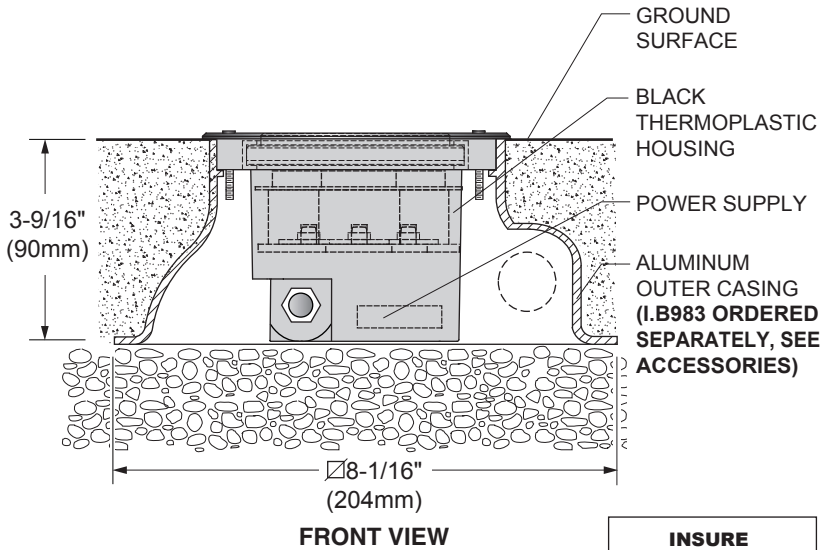

**LEDPLUS SQUARE  
LARGE**

# **I.B** \_\_\_\_\_ - **13**  
LED FINISH  
COLOR

LEDPLUS SQUARE is a ground / wall recessed luminaire. It is composed of machined stainless steel components and sealed with internal gaskets and a glass lens. Available with adjustable optic of +/- 10°.

**LAMPING:** LED, (SEE LED COLOR) \_\_\_\_\_

**PROJECT NAME:** \_\_\_\_\_

**TYPE:** \_\_\_\_\_ **QTY:** \_\_\_\_\_

LAST UPDATE: August 15, 2019

**INSURE  
12" OF  
GRAVEL  
FOR DRAINAGE**

**IP 67 IK 10**

**ACCESSORIES (TO BE ORDERED SEPARATELY)**

-   **I.9583** - SUCTION CUP
-   **I.9579** - ADAPTER FOR OUTER CASING (FOR I.B981)
-   **I.9580** - ADAPTER FOR OUTER CASING (FOR I.B979 - I.B980)
-   **I.B982** - ALUMINUM CASING FOR INSTALLATION ON CEMENT CONCRETE WALLS + COVER PLATE ∅ 9-5/8"(244mm) X 3-11/16"(93mm)H
-   **I.B983** - ALUMINUM CASING FOR STANDARD GROUND INSTALLATION + COVER PLATE ∅ 8-1/16"(204mm) X 3-9/16"(90mm)H