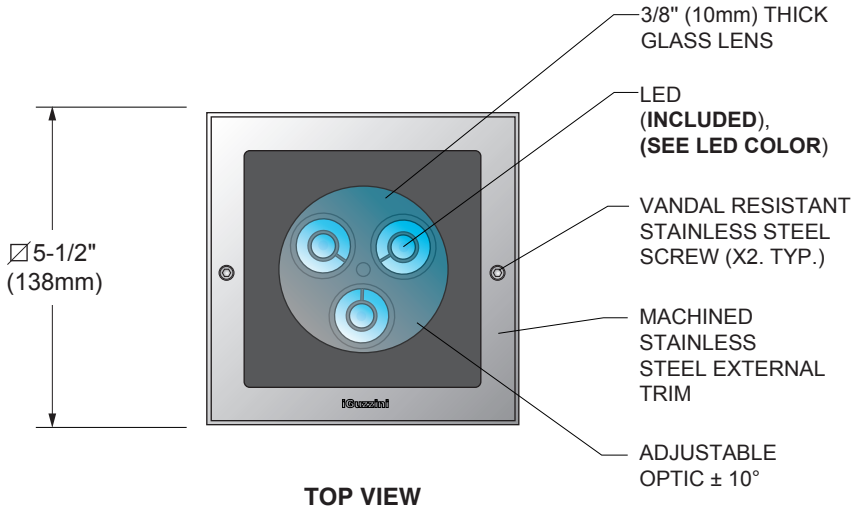

# **I.B** \_\_\_\_\_ - **13**  
LED FINISH  
COLOR

LEDPLUS SQUARE is a ground / wall recessed luminaire. It is composed of machined stainless steel components and sealed with internal gaskets and a glass lens. Available with adjustable optic of +/- 10°.

**LAMPING:** LED, (SEE LED COLOR) \_\_\_\_\_

**PROJECT NAME:** \_\_\_\_\_

**TYPE:** \_\_\_\_\_ **QTY:** \_\_\_\_\_

LAST UPDATE: August 15, 2019

**INSURE  
12" OF  
GRAVEL  
FOR DRAINAGE**

**IP 67 IK 10**

**ACCESSORIES (TO BE ORDERED SEPARATELY)**