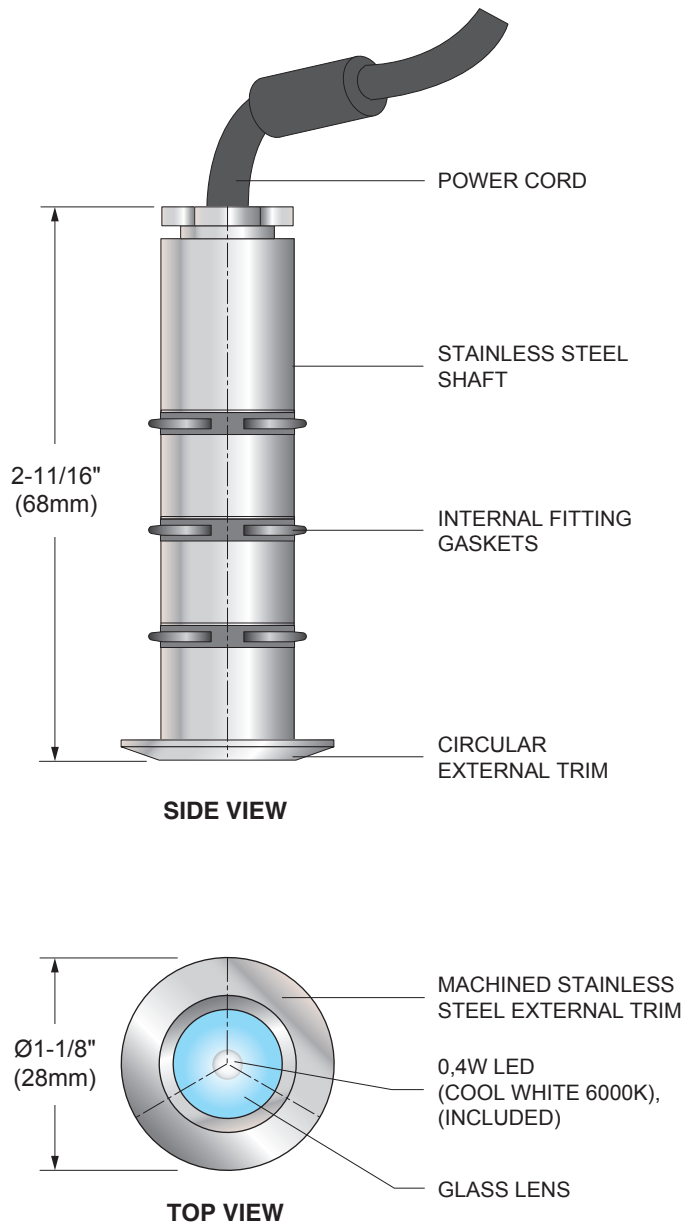

**LEDPLUS CIRCULAR
SMALL**

I.2600 - 13
LAMPING FINISH

LEDPLUS is a ground / wall recessed luminaire. It is composed of machined stainless steel components and sealed with internal gaskets and a glass lens. It's maximum surface temperature is below 104°F (40°C).

LAMPING: 0.4W LED COOL WHITE 6000K, 24Vdc

PROJECT NAME: _____

TYPE: _____ **QTY:** _____

LAST UPDATE: JULY 18, 2018

ACCESSORIES (TO BE ORDERED SEPARATELY)

- I.6938** - CASING FOR INSTALLATION INTO CONCRETE WALLS, SMALL ROUND BODY + END CAP; Ø 5-9/16" (141mm) X 1-1/8" (104mm)H
- I.6939** - CASING FOR INSTALLATION INTO TRADITIONAL FLOORING SMALL ROUND BODY+ END CAP; Ø 4-3/4" (120mm) X 4" (101mm)H
- I.6940** - CYLINDRICAL CASING FOR PLASTERBOARD OR SIMILAR WALLS; Ø 2" (21.2mm) X 7/8" (50mm)H
- I.9583** - SUCTION CUP

POWER SUPPLY OPTIONS (The total power of all connected luminaires must be less than or equal to the power of the driver.)

- Dry location**
- 4444-0024-010-120-ND:**
Input: 120V AC, Dry location, non dimmable
Quantity: Maximum 10W
DIM: 6" X 4" X 3" (152 X 102 X 76mm)
Max distance 18AWG: 20ft (6m)*.
 - 4444-0024-020-120-ND:**
Input: 120V AC, Dry location, non dimmable
Quantity: Maximum 20W
DIM: 6" X 4" X 3" (152 X 102 X 76mm)
Max distance 18AWG: 30ft (9m)*.
 - 4444-0024-025-UNV-ND:**
Input: 120-277V AC, Dry location, non dimmable
Quantity: Maximum 25W
DIM: 6" X 4" X 3" (152 X 102 X 76mm)
Max distance 18AWG: 20ft (6m)*.
- Wet location**
- 4548-0024-010-120-ND:**
Input: 120V AC, Wet location, non dimmable
Quantity: Maximum 10W
DIM: 7" X 4" X 3" (178 X 102 X 76mm)
Max distance 18AWG: 20ft (6m)*.
 - 4548-0024-017-120-ND:**
Input: 120V AC, Wet location, non dimmable
Quantity: Maximum 17W
DIM: 7" X 4" X 3" (178 X 102 X 76mm)
Max distance 18AWG: 30ft (9m)*.
 - 4548-0024-025-UNV-ND:**
Input: 120-277V AC, Wet location, non dimmable
Quantity: Maximum 25W
DIM: 7" X 4" X 3" (178 X 102 X 76mm)
Max distance 18AWG: 20ft (6m)*.