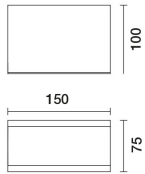

Colour

White (01) | Black (04) | Aluminium (12)

Weight (Kg)

0.42

Wiring

The module does not require wiring.

Complies with EN60598-1 and pertinent regulations

IP20