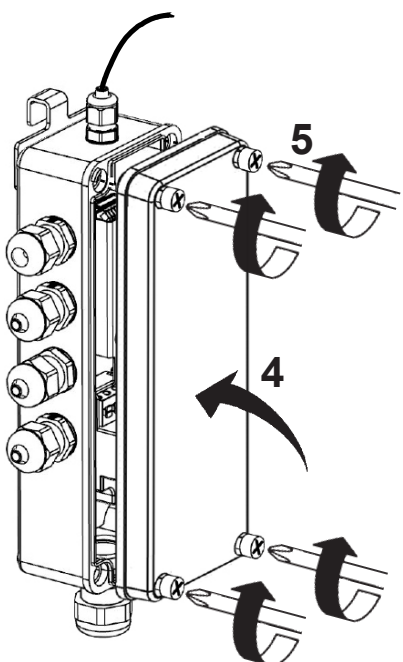

art.S956
art.X741

art.X740

art.X819