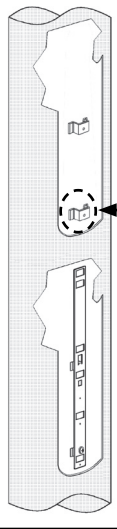

INSTALLATION KIT FOR POWER SUPPLY UNIT AND BLE-DALI- BOX FOR CYLINDRICAL- CONICAL POLES ART. X743

SMART POLES APPLICATION:

ART.		ART.		ART.		ART.		ART.		ART.	
X820 S998	X821 SA07	X822 S997	X906 S999	X730 S989	X734 S993	X731 S990	X735 S994	X732 S991	X736 S995	X733 S992	X737 S996

COMPONENTS POSITION

Poles H:5/7/9/12m Ø159/102 - Ø159/102 - Ø159/102

1 BAR

* On 12m poles, apply the accessory ART. X744-X745 directly on top of the pole.

2 BAR

INSTRUCTION SHEET
art. X744 - X745
X741 - 1863

COMPONENTS POSITION

Poles H:5m Ø120/76

1 BAR

or

or

or

2 BAR

or

or

or

COMPONENTS POSITION

Poles H:3,5m Ø120/76

1 BAR

COMPONENTS INSTALLATION

art.S956
art.X741

art.X740