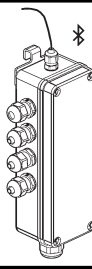

COMPONENTS POSITION

Poles H:5/7/9/12m Ø159/102 - Ø159/102 - Ø159/102

1 BAR

* On 12m poles, apply the accessory ART. X744-X745 directly on top of the pole.

2 BAR

INSTRUCTION SHEET
art. X744 - X745
X741 - 1863

COMPONENTS POSITION

Poles H:5m Ø120/76

1 BAR

or

or

or

2 BAR

or

or

or

COMPONENTS POSITION

Poles H:3,5m Ø120/76

1 BAR

COMPONENTS INSTALLATION

art.S956
art.X741

art.X740

art.X819

art.S956 art.X741	art.X744	art.X745	art.X740	art.X819	power supply art. X932-X933 X939-X940	power supply