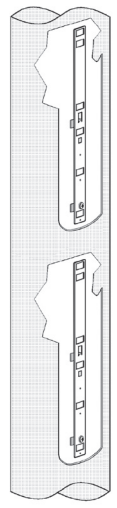

INSTALLATION KIT FOR POWER SUPPLY UNIT AND BLE-DALI- BOX FOR CYLINDRICAL- CONICAL POLES ART. X743

SMART POLES APPLICATION:

ART.		ART.		ART.		ART.		ART.		ART.	
X820 S998	X821 SA07	X822 S997	X906 S999	X730 S989	X734 S993	X731 S990	X735 S994	X732 S991	X736 S995	X733 S992	X737 S996

COMPONENTS POSITION

Poles H:5/7/9/12m Ø159/102 - Ø159/102 - Ø159/102

1 BAR

* On 12m poles, apply the accessory ART. X744-X745 directly on top of the pole.

2 BAR

INSTRUCTION SHEET
art. X744 - X745
X741 - 1863

COMPONENTS POSITION

Poles H:5m Ø120/76

1 BAR

or

or

or

2 BAR

or

or

or

COMPONENTS POSITION

Poles H:3,5m Ø120/76

1 BAR

COMPONENTS INSTALLATION

art.S956
art.X741

art.X740