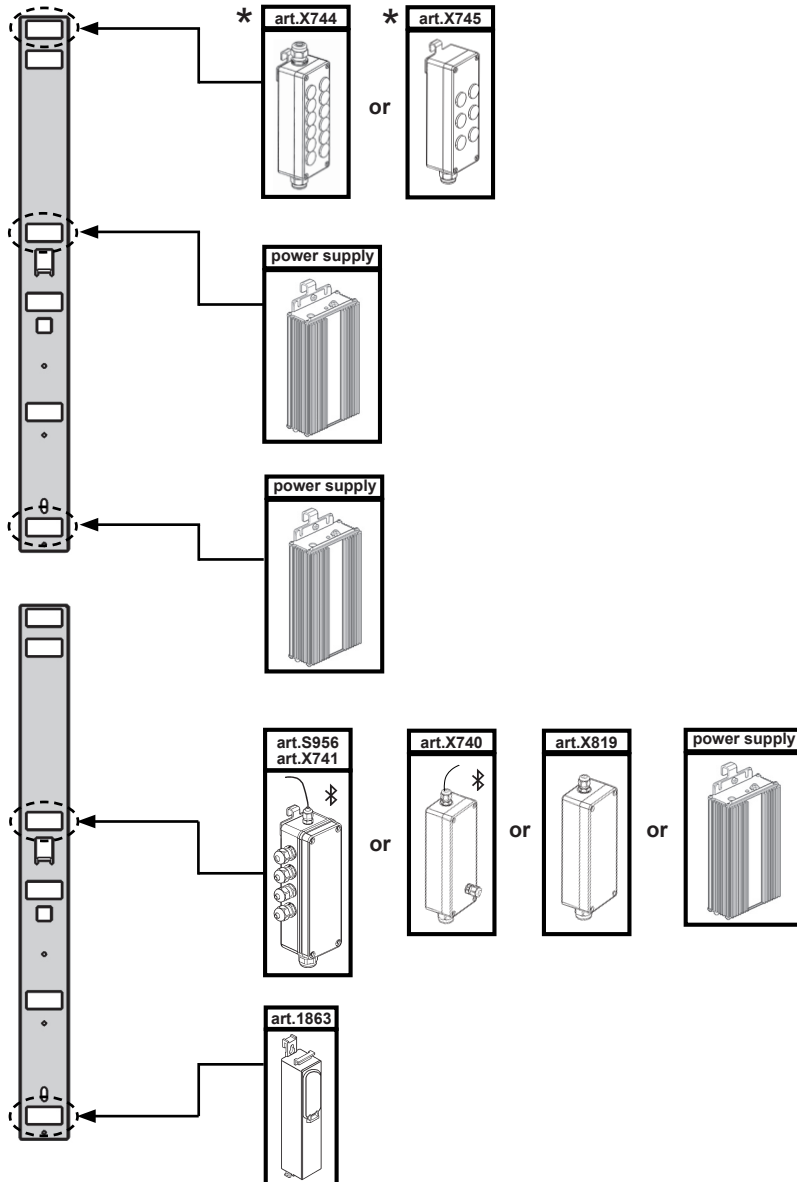

COMPONENTS POSITION

Poles H:5/7/9/12m Ø159/102 - Ø159/102 - Ø159/102

1 BAR

* On 12m poles, apply the accessory ART. X744-X745 directly on top of the pole.

2 BAR

INSTRUCTION SHEET
art. X744 - X745
X741 - 1863

COMPONENTS POSITION

Poles H:5m Ø120/76

1 BAR

or

or

or

2 BAR

or

or

or

COMPONENTS POSITION

Poles H:3,5m Ø120/76

1 BAR

COMPONENTS INSTALLATION

art.S956
art.X741

art.X740