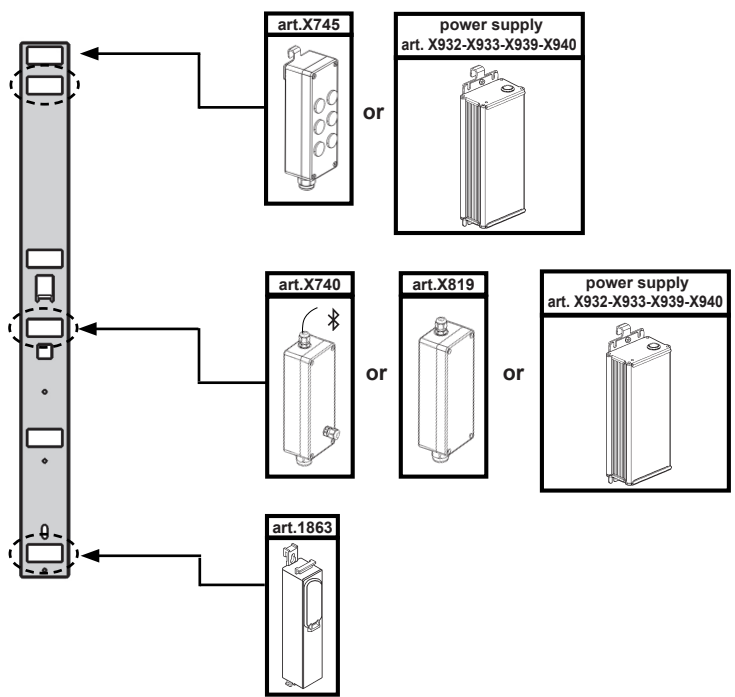

COMPONENTS POSITION

Poles H:5/7/9/12m Ø159/102 - Ø159/102 - Ø159/102

1 BAR

* On 12m poles, apply the accessory ART. X744-X745 directly on top of the pole.

2 BAR

INSTRUCTION SHEET
art. X744 - X745
X741 - 1863

COMPONENTS POSITION

Poles H:5m Ø120/76

1 BAR

or

or

or

2 BAR

or

or

or

COMPONENTS POSITION

Poles H:3,5m Ø120/76

1 BAR

COMPONENTS INSTALLATION

art.S956
art.X741

art.X740