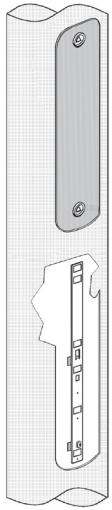

INSTALLATION KIT FOR POWER SUPPLY UNIT AND BLE-DALI- BOX FOR CYLINDRICAL- CONICAL POLES ART. X743

SMART POLES APPLICATION:

ART.		ART.		ART.		ART.		ART.		ART.	
X820 S998	X821 SA07	X822 S997	X906 S999	X730 S989	X734 S993	X731 S990	X735 S994	X732 S991	X736 S995	X733 S992	X737 S996

COMPONENTS POSITION

Poles H:5/7/9/12m Ø159/102 - Ø159/102 - Ø159/102

1 BAR

* On 12m poles, apply the accessory ART. X744-X745 directly on top of the pole.

2 BAR

INSTRUCTION SHEET
art. X744 - X745
X741 - 1863

COMPONENTS POSITION

Poles H:5m Ø120/76

1 BAR

or

or

or

2 BAR

or

or

or

COMPONENTS POSITION

Poles H:3,5m Ø120/76

1 BAR

COMPONENTS INSTALLATION

art.S956
art.X741

art.X740