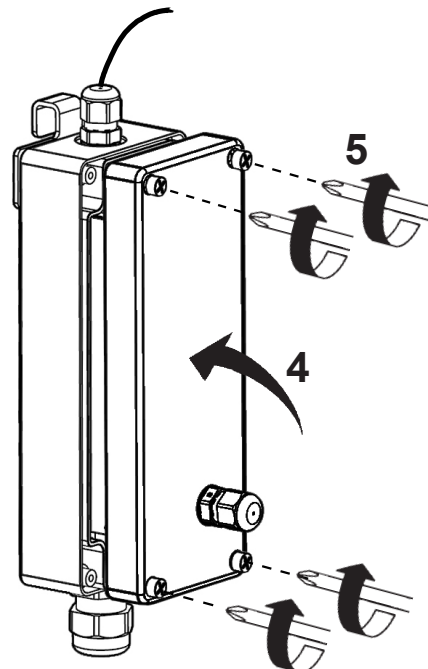

art.S956
art.X741

art.X740

art.X819