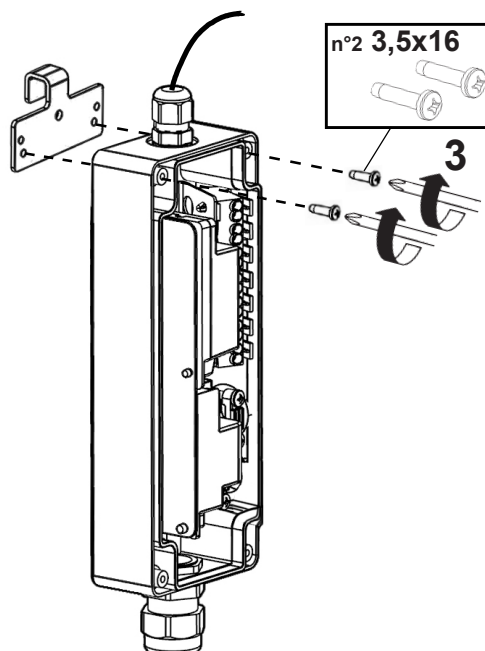

art.S956
art.X741

art.X740

art.X819