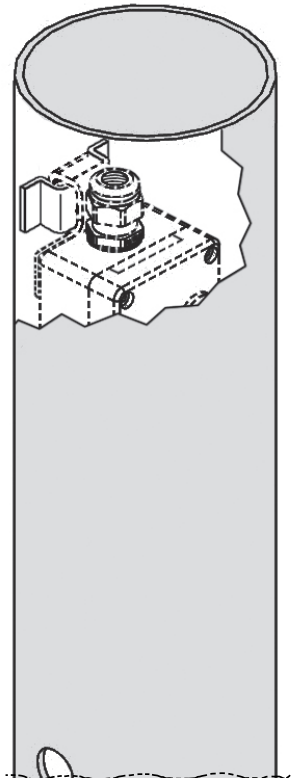

COMPONENTS POSITION

Poles H:5/7/9/12m Ø159/102 - Ø159/102 - Ø159/102

1 BAR

* On 12m poles, apply the accessory ART. X744-X745 directly on top of the pole.

2 BAR

INSTRUCTION SHEET
art. X744 - X745
X741 - 1863

COMPONENTS POSITION

Poles H:5m Ø120/76

1 BAR

or

or

or

2 BAR

or