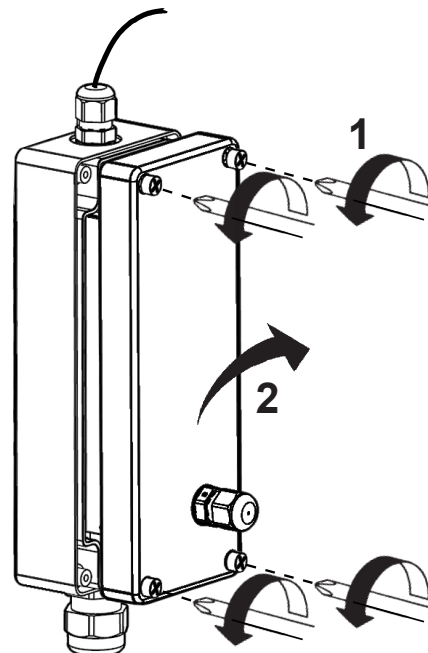

COMPONENTS POSITION

Poles H:5/7/9/12m Ø159/102 - Ø159/102 - Ø159/102

1 BAR

* On 12m poles, apply the accessory ART. X744-X745 directly on top of the pole.

2 BAR

INSTRUCTION SHEET
art. X744 - X745
X741 - 1863

COMPONENTS POSITION

Poles H:5m Ø120/76

1 BAR

or

or

or

2 BAR

or

or

or

COMPONENTS POSITION

Poles H:3,5m Ø120/76

1 BAR

COMPONENTS INSTALLATION

art.S956
art.X741

art.X740