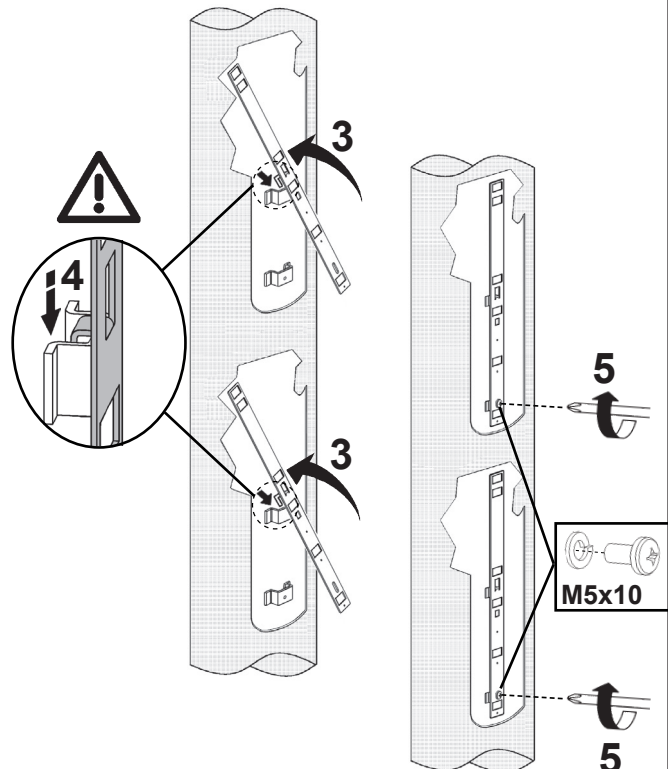

COMPONENTS POSITION

Poles H:5/7/9/12m Ø159/102 - Ø159/102 - Ø159/102

1 BAR

* On 12m poles, apply the accessory ART. X744-X745 directly on top of the pole.

2 BAR

INSTRUCTION SHEET
art. X744 - X745
X741 - 1863

COMPONENTS POSITION

Poles H:5m Ø120/76

1 BAR

or

or

or

2 BAR

or