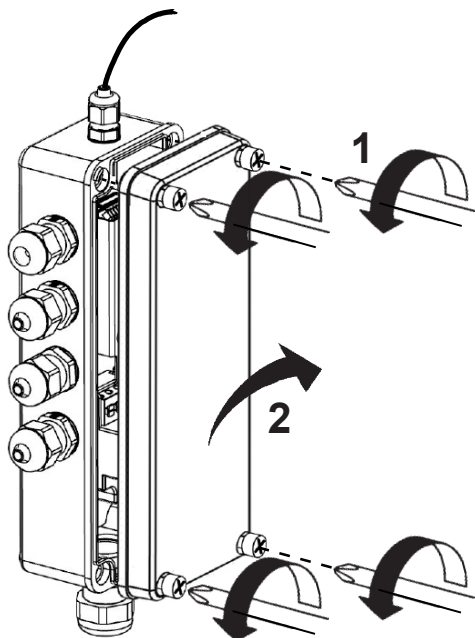

COMPONENTS POSITION

Poles H:5/7/9/12m Ø159/102 - Ø159/102 - Ø159/102

1 BAR

* On 12m poles, apply the accessory ART. X744-X745 directly on top of the pole.

2 BAR

INSTRUCTION SHEET
art. X744 - X745
X741 - 1863

COMPONENTS POSITION

Poles H:5m Ø120/76

1 BAR

or

or

or

2 BAR

or

or

or

COMPONENTS POSITION

Poles H:3,5m Ø120/76

1 BAR

COMPONENTS INSTALLATION

art.S956
art.X741

art.X740