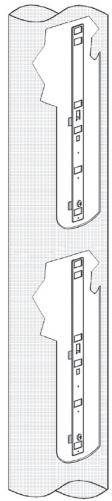

COMPONENTS POSITION

Poles H:5/7/9/12m Ø159/102 - Ø159/102 - Ø159/102

1 BAR

* On 12m poles, apply the accessory ART. X744-X745 directly on top of the pole.

2 BAR

INSTRUCTION SHEET
art. X744 - X745
X741 - 1863

COMPONENTS POSITION

Poles H:5m Ø120/76

1 BAR

or

or

or

2 BAR

or

or

or

COMPONENTS POSITION

Poles H:3,5m Ø120/76

1 BAR

COMPONENTS INSTALLATION

art.S956
art.X741

art.X740

art.X819

art.S956 art.X741	art.X744	art.X745	art.X740	art.X819	power supply art. X932-X933 X939-X940	power supply