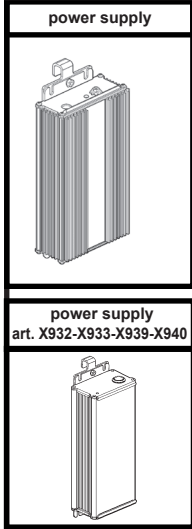

COMPONENTS POSITION

Poles H:5/7/9/12m Ø159/102 - Ø159/102 - Ø159/102

1 BAR

* On 12m poles, apply the accessory ART. X744-X745 directly on top of the pole.

2 BAR

INSTRUCTION SHEET
art. X744 - X745
X741 - 1863

COMPONENTS POSITION

Poles H:5m Ø120/76

1 BAR

or

or

or

2 BAR

or

or

or

COMPONENTS POSITION

Poles H:3,5m Ø120/76

1 BAR

COMPONENTS INSTALLATION

art.S956
art.X741

art.X740

art.X819

art.S956 art.X741	art.X744	art.X745	art.X740	art.X819	power supply art. X932-X933 X939-X940	power supply