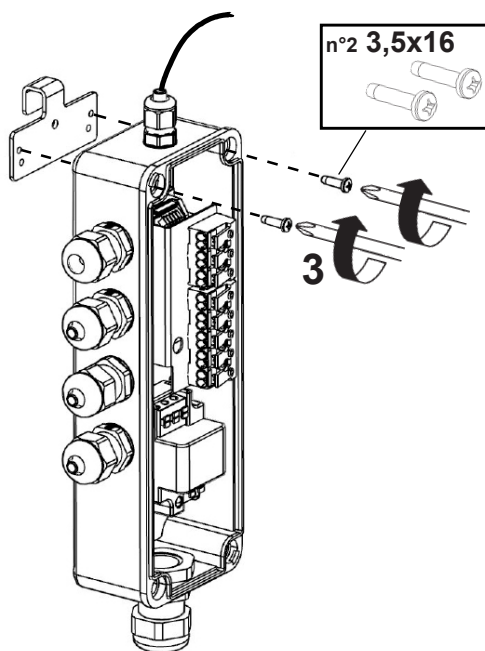

art.S956
art.X741

art.X740

art.X819