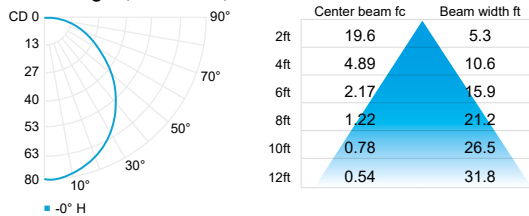

Luminaire characteristic:	Power input: 2.2W (system wattage) Lumens: Up to 225lm Luminaire efficacy: Up to 102lm/W
Source:	2200K and 3000K white LED (LM-80 tested). Pressure zone for colour temperature selection are in pre-defined step: 2200K/2700K/3000K
Lumen maintenance:	70% of initial lumens at 50 000 hours (L70).
Optics:	Diffused light
Material:	Aluminum and thermoplastic
Diffuser:	Opal polycarbonate sealed at the factory.
Electrical:	Pressure zone for ON-OFF function. Supplied with charging base, cable with USB port and integrated 3.7V 4400 mA rechargeable lithium battery. 9h autonomy with 100% light flow. 6h total recharge time.
Dimming:	Pressure zone for light flow intensity adjustment.
Finish:	See options on page 2.
Weight:	1.94lb (0.88kg)
Warranty:	5 year limited warranty.
Ratings:	IP20, IP65
Certification:	Wet location

PHOTOMETRIC DATA

Visit iguzzini.com/us/ for complete photometric data.

CCT (K)	CRI	LOAD (W)	OPTIC	LUMENS (lm)	EFFICACY (lm / w)	MAX CANDELA (lm)
3000K	80	2.2	80	225	102	78

Difused light (3000K, 80CRI)

CCT options	2200K	2700K
CRI options	80CRI	80CRI
Multiplier	0.80	0.93