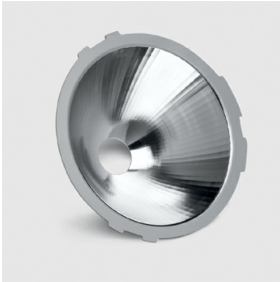

Interchangeable reflectors for LED C.o.B. - wide flood

Design iGuzzini

iGuzzini

Last information update: February 2023

Accessory code

6194: Interchangeable reflectors for LED C.o.B. - wide flood

Technical description

Interchangeable OPTI BEAM reflector made of 99.93% super-pure, polished aluminium, complete with black painted, electro-zinc-plated steel rim, for COB Led MaxiWoody Compact - 46° wide flood optic

Installation

Installed on product body with captive screws supplied with the reflector.

Colour

Aluminium (12)

Weight (Kg)

0.28

Complies with EN60598-1 and pertinent regulations
