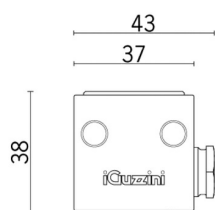

Dernière mise à jour des informations: Octobre 2024

**Configuration du produit: BY21**

BY21: Wall-/Ceiling-mounted - 24 Neutral White LEDs - 24V/500mA dc - L=1020mm - Wall Grazing Optic

**Référence produit**

BY21: Wall-/Ceiling-mounted - 24 Neutral White LEDs - 24V/500mA dc - L=1020mm - Wall Grazing Optic

**Description technique**

Direct light luminaire, designed to use monochrome LED lamps. Ceiling- and wall-mounted. Consists of a body and supports for installation (to be ordered separately). Extruded aluminium body, with zamak die-cast end caps complete with silicone seals. Coated with liquid acrylic paint with a high level of weather and UV ray resistance. The top of the optical assembly is closed by a 3 mm thick transparent glass screen, fixed with silicone. Complete with multi-LED power plate in Neutral White 4000K with 24V/500mA dc electronic circuit (power supply to be ordered separately); 24V/500mA dc smart driver allowing constant light flow emission despite variations in the input voltage (from 30V dc to 16V dc). Fitted with a PMMA diffusing filter and optic with plastic (methacrylate) lens for Wall Grazing lighting. All external screws used are made of A2 stainless steel. The luminaire technical characteristics conform to EN 60598-1 standards and particular requirements.

**Coloris**

Gris (15)

**Poids (Kg)**

1.59

**Montage**

applique murale/en saillie au plafond

**Câblage**

The product is supplied with a single nickel-plated brass cable gland PG9 and a 2x1mm<sup>2</sup> PVC and polyurethane outlet cable, 2000mm long. For the electrical connection there is an IP68 linear connector (BZK6) and an IP66 junction box with quick-coupling terminals (BZK7). 24V/500mA dc electronic power supply to be ordered separately: 32W (BZA0), 25W (K980) and 35W (BZM4)