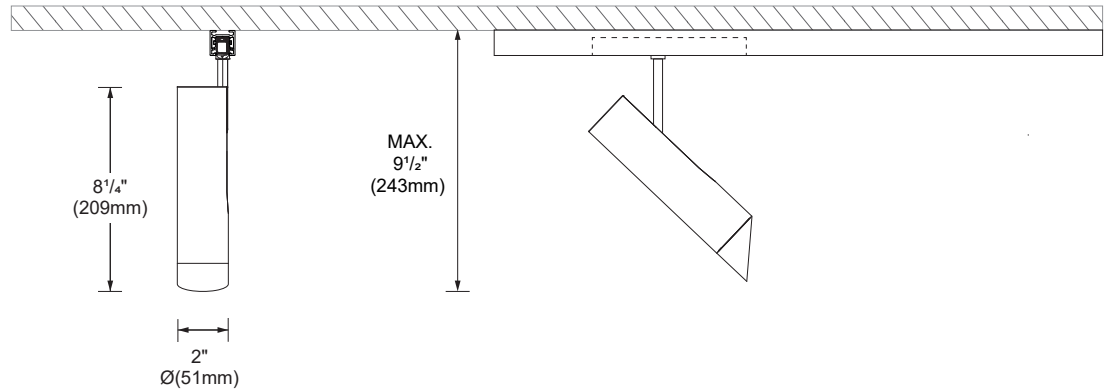

Luminaire characteristics:	Power input: 11.3W to 25.9W (system wattage) Lumens: 304lm to 2116lm (for 3000K, 90CRI) Luminaire efficacy: Up to 81lm/W
Source:	White LED (LM-80), 2700K: 90CRI, 3000K: 90CRI, 3500K: 90CRI, 4000K: 90CRI.
Lumen maintenance:	80% of initial lumens at 50 000 hours (L80) (LM-79)
Optics:	Spot, medium, flood, wide flood and wall washer. High level of visual comfort.
Adjustment:	Tilt 160° Pan 360°
Material:	Body: Aluminum Adapter: Thermoplastic High definition lens: Thermoplastic.
Mounting:	Mechanical fastening on Track LV
Electrical:	48V Track LV with remote power supply (Class 2 wiring)
Dimming:	0-10V single channel for complete track control. DALI individual fixture addressing and control. Refer to iGuzzini Track LV specification for dimming options.
Finish:	Black or white (RAL9010) painted finish.
Weight:	Ø37mm: 0.55lb (0.25kg) Ø51mm: 1.01lb (0.46kg) Ø62mm: 1.65lb (0.75kg)
Warranty:	5 year limited warranty.
Ratings:	IP20
Certification:	 cULus listed for dry location.

DIMENSIONS

ROBIN Ø 37mm

ROBIN Ø 51mm

ROBIN WALL WASHER Ø 51mm

ROBIN Ø 62mm

LED COLOR FIDELITY DATA

CCT	R1	R2	R3	R4	R5	R6	R7	R8	R9	R10	R11	R12	R13	R14	R15	Rf	Rg	Melanopic ratio
2700K	94	94	91	93	93	92	93	88	70	84	94	82	94	94	92	88	104	0.456
3000K	97	96	93	94	96	94	95	92	82	89	94	86	97	95	96	90	104	0.538
3500K	99	99	98	98	98	97	97	96	93	99	99	83	99	98	98	92	99	0.666
4000K	94	94	93	94	92	91	97	91	74	85	93	72	93	96	92	91	99	0.744

PHOTOMETRIC DATA

Visit iguzzini.com/us for complete photometric data.

* Refers to one lamp

CCT (K)	CRI	LOAD (W)	OPTIC	LUMENS (lm)	EFFICACY (lm / W)	MAX CANDELA (cd)	MODELS
3000K	90	11.3W	Spot 15°	540	47	4 765	IROB-LV-37-930-SP
			Medium 24°	612	54	3 009	IROB-LV-37-930-MD
			Wide flood 45°	540	47	982	IROB-LV-37-930-WF