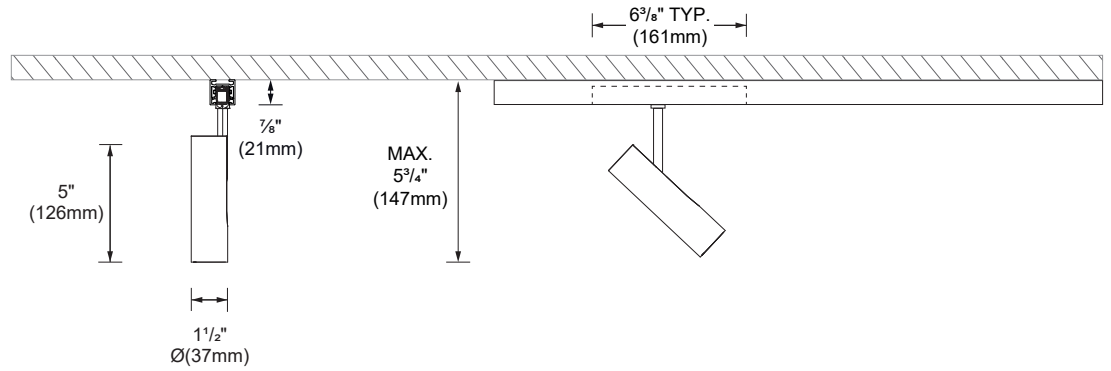

Luminaire characteristics:	Power input: 11.3W to 25.9W (system wattage) Lumens: 304lm to 2116lm (for 3000K, 90CRI) Luminaire efficacy: Up to 81lm/W
Source:	White LED (LM-80), 2700K: 90CRI, 3000K: 90CRI, 3500K: 90CRI, 4000K: 90CRI.
Lumen maintenance:	80% of initial lumens at 50 000 hours (L80) (LM-79)
Optics:	Spot, medium, flood, wide flood and wall washer. High level of visual comfort.
Adjustment:	Tilt 160° Pan 360°
Material:	Body: Aluminum Adapter: Thermoplastic High definition lens: Thermoplastic.
Mounting:	Mechanical fastening on Track LV
Electrical:	48V Track LV with remote power supply (Class 2 wiring)
Dimming:	0-10V single channel for complete track control. DALI individual fixture addressing and control. Refer to iGuzzini Track LV specification for dimming options.
Finish:	Black or white (RAL9010) painted finish.
Weight:	Ø37mm: 0.55lb (0.25kg) Ø51mm: 1.01lb (0.46kg) Ø62mm: 1.65lb (0.75kg)
Warranty:	5 year limited warranty.
Ratings:	IP20
Certification:	 cULus listed for dry location.

Decorative cylindrical screen for Robin Ø 62mm (2½")*

- IPB02-01** - White finish
- IPB02-02** - Black finish
- IPB02-69** - Bronze finish

*Decorative screen is customizable. Contact Iguzzini for more information.

DIMENSIONS

ROBIN Ø 37mm

ROBIN Ø 51mm

ROBIN WALL WASHER Ø 51mm

ROBIN Ø 62mm

LED COLOR FIDELITY DATA

CCT	R1	R2	R3	R4	R5	R6	R7	R8	R9	R10	R11	R12	R13	R14	R15	Rf	Rg	Melanopic ratio
2700K	94	94	91	93	93	92	93	88	70	84	94	82	94	94	92	88	104	0.456
3000K	97	96	93	94	96	94	95	92	82	89	94	86	97	95	96	90	104	0.538
3500K	99	99	98	98	98	97	97	96	93	99	99	83	99	98	98	92	99	0.666
4000K	94	94	93	94	92	91	97	91	74	85	93	72	93	96	92	91	99	0.744