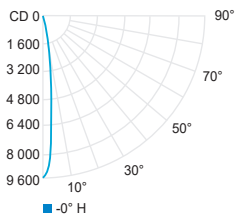

PHOTOMETRIC DATA

Visit iguzzini.com/us for complete photometric data.

* Refers to one lamp

CCT (K)	CRI	LOAD (W)	OPTIC	LUMENS (lm)	EFFICACY (lm / W)	MAX CANDELA (cd)	MODELS
3000K	90	11.3W	Spot 15°	540	47	4 765	IROB-LV-37-930-SP
			Medium 24°	612	54	3 009	IROB-LV-37-930-MD
			Wide flood 45°	540	47	982	IROB-LV-37-930-WF

Spot 14° (3000K, 90CRI)

Flood 28° (3000K, 90CRI)

Wide flood 40° (3000K, 90CRI)

PHOTOMETRIC DATA

Visit iguzzini.com/us for complete photometric data.

ROBIN WALL WASHER
Ø 51mm

CCT (K)	CRI	LOAD (W)	OPTIC	LUMENS (lm)	EFFICACY (lm / W)	MAX CANDELA (cd)	MODELS
3000K	90	18.3W	Wall washer	304	16	677	IROB-LV-51-930-WW

Wall washer (3000K, 90CRI)

ROBIN
Ø 62mm

CCT (K)	CRI	LOAD (W)	OPTIC	LUMENS (lm)	EFFICACY (lm / W)	MAX CANDELA (cd)	MODELS
3000K	90	20.7W	Spot 14°	1 152	55	9 585	IROB-LV-62-930-SP
		25.9W	Flood 27°	2 065	80	8 685	IROB-LV-62-930-FL
			Wide flood 42°	2 116	81	4 719	IROB-LV-62-930-WF

Spot 14° (3000K, 90CRI)

Center beam fc	Beam width ft
2ft	2 396 fc 0.5
4ft	599 fc 1.0
6ft	266 fc 1.5
8ft	150 fc 2.0
10ft	95.8 fc 2.5
12ft	66.6 fc 3.0

Flood 27° (3000K, 90CRI)

Center beam fc	Beam width ft
2ft	2 171 fc 1.0
4ft	543 fc 1.9
6ft	241 fc 2.9
8ft	136 fc 3.9
10ft	86.8 fc 4.8
12ft	60.3 fc 5.8