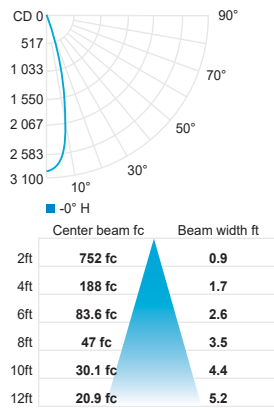

DIMENSIONS

ROBIN Ø 37mm

ROBIN Ø 51mm

ROBIN WALL WASHER Ø 51mm

ROBIN Ø 62mm

LED COLOR FIDELITY DATA

CCT	R1	R2	R3	R4	R5	R6	R7	R8	R9	R10	R11	R12	R13	R14	R15	Rf	Rg	Melanopic ratio
2700K	94	94	91	93	93	92	93	88	70	84	94	82	94	94	92	88	104	0.456
3000K	97	96	93	94	96	94	95	92	82	89	94	86	97	95	96	90	104	0.538
3500K	99	99	98	98	98	97	97	96	93	99	99	83	99	98	98	92	99	0.666
4000K	94	94	93	94	92	91	97	91	74	85	93	72	93	96	92	91	99	0.744

PHOTOMETRIC DATA

Visit iguzzini.com/us for complete photometric data.

* Refers to one lamp

CCT (K)	CRI	LOAD (W)	OPTIC	LUMENS (lm)	EFFICACY (lm / W)	MAX CANDELA (cd)	MODELS
3000K	90	11.3W	Spot 15°	540	47	4 765	IROB-LV-37-930-SP
			Medium 24°	612	54	3 009	IROB-LV-37-930-MD
			Wide flood 45°	540	47	982	IROB-LV-37-930-WF

Spot 15° (3000K, 90CRI)

Medium 24° (3000K, 90CRI)

Wide flood 45° (3000K, 90CRI)

CCT (K)	CRI	LOAD (W)	OPTIC	LUMENS (lm)	EFFICACY (lm / W)	MAX CANDELA (cd)	MODELS
3000K	90	18.6W	Spot 14°	1 072	57	9 351	IROB-LV-51-930-SP
			Flood 24°	1 056	56	4 032	IROB-LV-51-930-FL
			wide flood 40°	973	52	1 986	IROB-LV-51-930-WF

Spot 14° (3000K, 90CRI)

Flood 28° (3000K, 90CRI)

Wide flood 40° (3000K, 90CRI)

PHOTOMETRIC DATA

Visit iguzzini.com/us for complete photometric data.

ROBIN WALL WASHER
Ø 51mm

CCT (K)	CRI	LOAD (W)	OPTIC	LUMENS (lm)	EFFICACY (lm / W)	MAX CANDELA (cd)	MODELS
3000K	90	18.3W	Wall washer	304	16	677	IROB-LV-51-930-WW