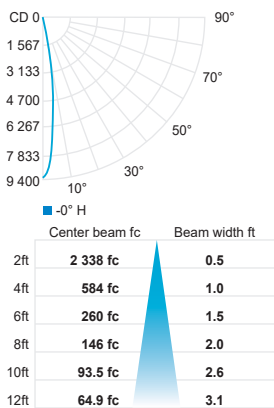

DIMENSIONS

ROBIN Ø 37mm

ROBIN Ø 51mm

ROBIN WALL WASHER Ø 51mm

ROBIN Ø 62mm

LED COLOR FIDELITY DATA

CCT	R1	R2	R3	R4	R5	R6	R7	R8	R9	R10	R11	R12	R13	R14	R15	Rf	Rg	Melanopic ratio
2700K	94	94	91	93	93	92	93	88	70	84	94	82	94	94	92	88	104	0.456
3000K	97	96	93	94	96	94	95	92	82	89	94	86	97	95	96	90	104	0.538
3500K	99	99	98	98	98	97	97	96	93	99	99	83	99	98	98	92	99	0.666
4000K	94	94	93	94	92	91	97	91	74	85	93	72	93	96	92	91	99	0.744

PHOTOMETRIC DATA

Visit iguzzini.com/us for complete photometric data.

* Refers to one lamp

CCT (K)	CRI	LOAD (W)	OPTIC	LUMENS (lm)	EFFICACY (lm / W)	MAX CANDELA (cd)	MODELS
3000K	90	11.3W	Spot 15°	540	47	4 765	IROB-LV-37-930-SP
			Medium 24°	612	54	3 009	IROB-LV-37-930-MD
			Wide flood 45°	540	47	982	IROB-LV-37-930-WF

Spot 15° (3000K, 90CRI)

Medium 24° (3000K, 90CRI)

Wide flood 45° (3000K, 90CRI)

CCT (K)	CRI	LOAD (W)	OPTIC	LUMENS (lm)	EFFICACY (lm / W)	MAX CANDELA (cd)	MODELS
3000K	90	18.6W	Spot 14°	1 072	57	9 351	IROB-LV-51-930-SP
			Flood 24°	1 056	56	4 032	IROB-LV-51-930-FL
			wide flood 40°	973	52	1 986	IROB-LV-51-930-WF

Spot 14° (3000K, 90CRI)

Flood 28° (3000K, 90CRI)

Wide flood 40° (3000K, 90CRI)

PHOTOMETRIC DATA

Visit iguzzini.com/us for complete photometric data.

ROBIN WALL WASHER
Ø 51mm

CCT (K)	CRI	LOAD (W)	OPTIC	LUMENS (lm)	EFFICACY (lm / W)	MAX CANDELA (cd)	MODELS
3000K	90	18.3W	Wall washer	304	16	677	IROB-LV-51-930-WW