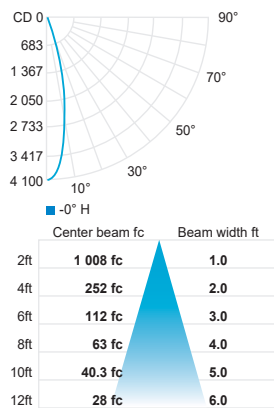

DIMENSIONS

ROBIN Ø 37mm

ROBIN Ø 51mm

ROBIN WALL WASHER Ø 51mm

ROBIN Ø 62mm

LED COLOR FIDELITY DATA

CCT	R1	R2	R3	R4	R5	R6	R7	R8	R9	R10	R11	R12	R13	R14	R15	Rf	Rg	Melanopic ratio
2700K	94	94	91	93	93	92	93	88	70	84	94	82	94	94	92	88	104	0.456
3000K	97	96	93	94	96	94	95	92	82	89	94	86	97	95	96	90	104	0.538
3500K	99	99	98	98	98	97	97	96	93	99	99	83	99	98	98	92	99	0.666
4000K	94	94	93	94	92	91	97	91	74	85	93	72	93	96	92	91	99	0.744

PHOTOMETRIC DATA

Visit iguzzini.com/us for complete photometric data.

* Refers to one lamp

CCT (K)	CRI	LOAD (W)	OPTIC	LUMENS (lm)	EFFICACY (lm / W)	MAX CANDELA (cd)	MODELS
3000K	90	11.3W	Spot 15°	540	47	4 765	IROB-LV-37-930-SP
			Medium 24°	612	54	3 009	IROB-LV-37-930-MD
			Wide flood 45°	540	47	982	IROB-LV-37-930-WF

Spot 15° (3000K, 90CRI)

Medium 24° (3000K, 90CRI)

Wide flood 45° (3000K, 90CRI)

CCT (K)	CRI	LOAD (W)	OPTIC	LUMENS (lm)	EFFICACY (lm / W)	MAX CANDELA (cd)	MODELS
3000K	90	18.6W	Spot 14°	1 072	57	9 351	IROB-LV-51-930-SP
			Flood 24°	1 056	56	4 032	IROB-LV-51-930-FL
			wide flood 40°	973	52	1 986	IROB-LV-51-930-WF

Spot 14° (3000K, 90CRI)

Flood 28° (3000K, 90CRI)

Wide flood 40° (3000K, 90CRI)

PHOTOMETRIC DATA

Visit iguzzini.com/us for complete photometric data.

ROBIN WALL WASHER
Ø 51mm

CCT (K)	CRI	LOAD (W)	OPTIC	LUMENS (lm)	EFFICACY (lm / W)	MAX CANDELA (cd)	MODELS
3000K	90	18.3W	Wall washer	304	16	677	IROB-LV-51-930-WW