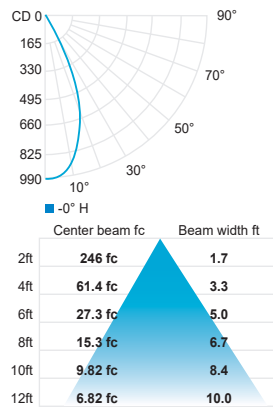

DIMENSIONS

ROBIN Ø 37mm

ROBIN Ø 51mm

ROBIN WALL WASHER Ø 51mm

ROBIN Ø 62mm

LED COLOR FIDELITY DATA

CCT	R1	R2	R3	R4	R5	R6	R7	R8	R9	R10	R11	R12	R13	R14	R15	Rf	Rg	Melanopic ratio
2700K	94	94	91	93	93	92	93	88	70	84	94	82	94	94	92	88	104	0.456
3000K	97	96	93	94	96	94	95	92	82	89	94	86	97	95	96	90	104	0.538
3500K	99	99	98	98	98	97	97	96	93	99	99	83	99	98	98	92	99	0.666
4000K	94	94	93	94	92	91	97	91	74	85	93	72	93	96	92	91	99	0.744

PHOTOMETRIC DATA

Visit iguzzini.com/us for complete photometric data.

* Refers to one lamp

CCT (K)	CRI	LOAD (W)	OPTIC	LUMENS (lm)	EFFICACY (lm / W)	MAX CANDELA (cd)	MODELS
3000K	90	11.3W	Spot 15°	540	47	4 765	IROB-LV-37-930-SP
			Medium 24°	612	54	3 009	IROB-LV-37-930-MD
			Wide flood 45°	540	47	982	IROB-LV-37-930-WF

Spot 15° (3000K, 90CRI)

Medium 24° (3000K, 90CRI)

Wide flood 45° (3000K, 90CRI)

CCT (K)	CRI	LOAD (W)	OPTIC	LUMENS (lm)	EFFICACY (lm / W)	MAX CANDELA (cd)	MODELS
3000K	90	18.6W	Spot 14°	1 072	57	9 351	IROB-LV-51-930-SP
			Flood 24°	1 056	56	4 032	IROB-LV-51-930-FL
			wide flood 40°	973	52	1 986	IROB-LV-51-930-WF

Spot 14° (3000K, 90CRI)

Flood 28° (3000K, 90CRI)

Wide flood 40° (3000K, 90CRI)

PHOTOMETRIC DATA

Visit iguzzini.com/us for complete photometric data.

ROBIN WALL WASHER
Ø 51mm

CCT (K)	CRI	LOAD (W)	OPTIC	LUMENS (lm)	EFFICACY (lm / W)	MAX CANDELA (cd)	MODELS
3000K	90	18.3W	Wall washer	304	16	677	IROB-LV-51-930-WW