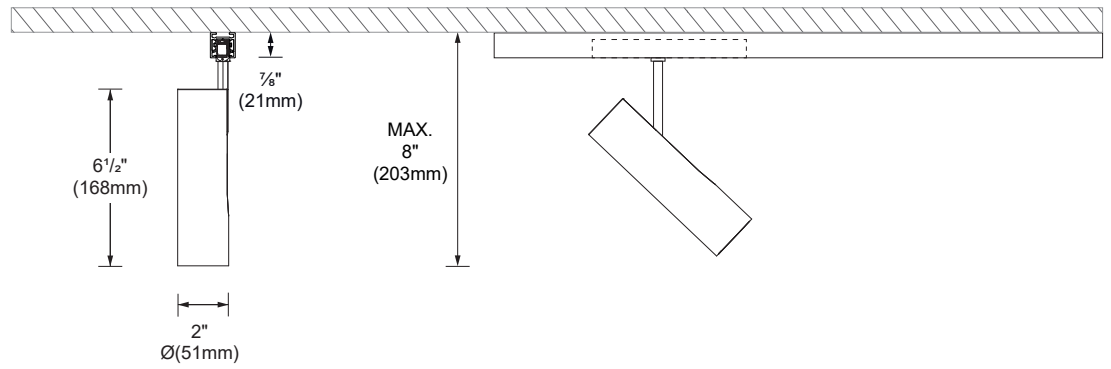

Luminaire characteristics:	Power input: 11.3W to 25.9W (system wattage) Lumens: 304lm to 2116lm (for 3000K, 90CRI) Luminaire efficacy: Up to 81lm/W
Source:	White LED (LM-80), 2700K: 90CRI, 3000K: 90CRI, 3500K: 90CRI, 4000K: 90CRI.
Lumen maintenance:	80% of initial lumens at 50 000 hours (L80) (LM-79)
Optics:	Spot, medium, flood, wide flood and wall washer. High level of visual comfort.
Adjustment:	Tilt 160° Pan 360°
Material:	Body: Aluminum Adapter: Thermoplastic High definition lens: Thermoplastic.
Mounting:	Mechanical fastening on Track LV
Electrical:	48V Track LV with remote power supply (Class 2 wiring)
Dimming:	0-10V single channel for complete track control. DALI individual fixture addressing and control. Refer to iGuzzini Track LV specification for dimming options.
Finish:	Black or white (RAL9010) painted finish.
Weight:	Ø37mm: 0.55lb (0.25kg) Ø51mm: 1.01lb (0.46kg) Ø62mm: 1.65lb (0.75kg)
Warranty:	5 year limited warranty.
Ratings:	IP20
Certification:	 cULus listed for dry location.

Decorative cylindrical screen for Robin Ø 62mm (2½")*

- IPB02-01** - White finish
- IPB02-02** - Black finish
- IPB02-69** - Bronze finish

*Decorative screen is customizable. Contact Iguzzini for more information.

DIMENSIONS

ROBIN Ø 37mm

ROBIN Ø 51mm

ROBIN WALL WASHER Ø 51mm

ROBIN Ø 62mm

LED COLOR FIDELITY DATA

CCT	R1	R2	R3	R4	R5	R6	R7	R8	R9	R10	R11	R12	R13	R14	R15	Rf	Rg	Melanopic ratio
2700K	94	94	91	93	93	92	93	88	70	84	94	82	94	94	92	88	104	0.456
3000K	97	96	93	94	96	94	95	92	82	89	94	86	97	95	96	90	104	0.538
3500K	99	99	98	98	98	97	97	96	93	99	99	83	99	98	98	92	99	0.666
4000K	94	94	93	94	92	91	97	91	74	85	93	72	93	96	92	91	99	0.744