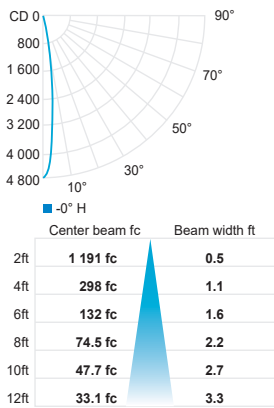

DIMENSIONS

ROBIN Ø 37mm

ROBIN Ø 51mm

ROBIN WALL WASHER Ø 51mm

ROBIN Ø 62mm

LED COLOR FIDELITY DATA

CCT	R1	R2	R3	R4	R5	R6	R7	R8	R9	R10	R11	R12	R13	R14	R15	Rf	Rg	Melanopic ratio
2700K	94	94	91	93	93	92	93	88	70	84	94	82	94	94	92	88	104	0.456
3000K	97	96	93	94	96	94	95	92	82	89	94	86	97	95	96	90	104	0.538
3500K	99	99	98	98	98	97	97	96	93	99	99	83	99	98	98	92	99	0.666
4000K	94	94	93	94	92	91	97	91	74	85	93	72	93	96	92	91	99	0.744

PHOTOMETRIC DATA

Visit iguzzini.com/us for complete photometric data.

* Refers to one lamp

CCT (K)	CRI	LOAD (W)	OPTIC	LUMENS (lm)	EFFICACY (lm / W)	MAX CANDELA (cd)	MODELS
3000K	90	11.3W	Spot 15°	540	47	4 765	IROB-LV-37-930-SP
			Medium 24°	612	54	3 009	IROB-LV-37-930-MD
			Wide flood 45°	540	47	982	IROB-LV-37-930-WF

Spot 15° (3000K, 90CRI)

Medium 24° (3000K, 90CRI)

Wide flood 45° (3000K, 90CRI)

CCT (K)	CRI	LOAD (W)	OPTIC	LUMENS (lm)	EFFICACY (lm / W)	MAX CANDELA (cd)	MODELS
3000K	90	18.6W	Spot 14°	1 072	57	9 351	IROB-LV-51-930-SP
			Flood 24°	1 056	56	4 032	IROB-LV-51-930-FL
			wide flood 40°	973	52	1 986	IROB-LV-51-930-WF

Spot 14° (3000K, 90CRI)

Flood 28° (3000K, 90CRI)

Wide flood 40° (3000K, 90CRI)

PHOTOMETRIC DATA

Visit iguzzini.com/us for complete photometric data.

ROBIN WALL WASHER
Ø 51mm

CCT (K)	CRI	LOAD (W)	OPTIC	LUMENS (lm)	EFFICACY (lm / W)	MAX CANDELA (cd)	MODELS
3000K	90	18.3W	Wall washer	304	16	677	IROB-LV-51-930-WW