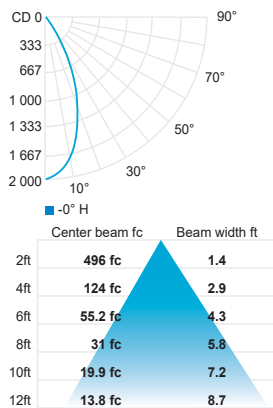

DIMENSIONS

ROBIN Ø 37mm

ROBIN Ø 51mm

ROBIN WALL WASHER Ø 51mm

ROBIN Ø 62mm

LED COLOR FIDELITY DATA

CCT	R1	R2	R3	R4	R5	R6	R7	R8	R9	R10	R11	R12	R13	R14	R15	Rf	Rg	Melanopic ratio
2700K	94	94	91	93	93	92	93	88	70	84	94	82	94	94	92	88	104	0.456
3000K	97	96	93	94	96	94	95	92	82	89	94	86	97	95	96	90	104	0.538
3500K	99	99	98	98	98	97	97	96	93	99	99	83	99	98	98	92	99	0.666
4000K	94	94	93	94	92	91	97	91	74	85	93	72	93	96	92	91	99	0.744

PHOTOMETRIC DATA

Visit iguzzini.com/us for complete photometric data.

* Refers to one lamp

CCT (K)	CRI	LOAD (W)	OPTIC	LUMENS (lm)	EFFICACY (lm / W)	MAX CANDELA (cd)	MODELS
3000K	90	11.3W	Spot 15°	540	47	4 765	IROB-LV-37-930-SP
			Medium 24°	612	54	3 009	IROB-LV-37-930-MD
			Wide flood 45°	540	47	982	IROB-LV-37-930-WF

Spot 15° (3000K, 90CRI)

Medium 24° (3000K, 90CRI)

Wide flood 45° (3000K, 90CRI)

CCT (K)	CRI	LOAD (W)	OPTIC	LUMENS (lm)	EFFICACY (lm / W)	MAX CANDELA (cd)	MODELS
3000K	90	18.6W	Spot 14°	1 072	57	9 351	IROB-LV-51-930-SP
			Flood 24°	1 056	56	4 032	IROB-LV-51-930-FL
			wide flood 40°	973	52	1 986	IROB-LV-51-930-WF

Spot 14° (3000K, 90CRI)

Flood 28° (3000K, 90CRI)

Wide flood 40° (3000K, 90CRI)

PHOTOMETRIC DATA

Visit iguzzini.com/us for complete photometric data.

ROBIN WALL WASHER
Ø 51mm

CCT (K)	CRI	LOAD (W)	OPTIC	LUMENS (lm)	EFFICACY (lm / W)	MAX CANDELA (cd)	MODELS
3000K	90	18.3W	Wall washer	304	16	677	IROB-LV-51-930-WW