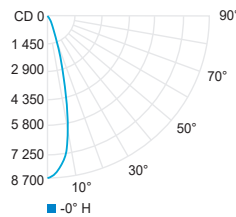

PHOTOMETRIC DATA

Visit iguzzini.com/us for complete photometric data.

* Refers to one lamp

CCT (K)	CRI	LOAD (W)	OPTIC	LUMENS (lm)	EFFICACY (lm / W)	MAX CANDELA (cd)	MODELS
3000K	90	11.3W	Spot 15°	540	47	4 765	IROB-LV-37-930-SP
			Medium 24°	612	54	3 009	IROB-LV-37-930-MD
			Wide flood 45°	540	47	982	IROB-LV-37-930-WF

Spot 14° (3000K, 90CRI)

Flood 28° (3000K, 90CRI)

Wide flood 40° (3000K, 90CRI)

PHOTOMETRIC DATA

Visit iguzzini.com/us for complete photometric data.

ROBIN WALL WASHER
Ø 51mm

CCT (K)	CRI	LOAD (W)	OPTIC	LUMENS (lm)	EFFICACY (lm / W)	MAX CANDELA (cd)	MODELS
3000K	90	18.3W	Wall washer	304	16	677	IROB-LV-51-930-WW

Wall washer (3000K, 90CRI)

ROBIN
Ø 62mm

CCT (K)	CRI	LOAD (W)	OPTIC	LUMENS (lm)	EFFICACY (lm / W)	MAX CANDELA (cd)	MODELS
3000K	90	20.7W	Spot 14°	1 152	55	9 585	IROB-LV-62-930-SP
		25.9W	Flood 27°	2 065	80	8 685	IROB-LV-62-930-FL
			Wide flood 42°	2 116	81	4 719	IROB-LV-62-930-WF

Spot 14° (3000K, 90CRI)

Center beam fc	Beam width ft
2ft	2 396 fc 0.5
4ft	599 fc 1.0
6ft	266 fc 1.5
8ft	150 fc 2.0
10ft	95.8 fc 2.5
12ft	66.6 fc 3.0

Flood 27° (3000K, 90CRI)

Center beam fc	Beam width ft
2ft	2 171 fc 1.0
4ft	543 fc 1.9
6ft	241 fc 2.9
8ft	136 fc 3.9
10ft	86.8 fc 4.8
12ft	60.3 fc 5.8