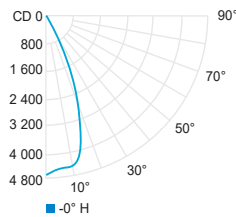

Spot 14° (3000K, 90CRI)

Flood 28° (3000K, 90CRI)

Wide flood 40° (3000K, 90CRI)

PHOTOMETRIC DATA

Visit iguzzini.com/us for complete photometric data.

ROBIN WALL WASHER
Ø 51mm

CCT (K)	CRI	LOAD (W)	OPTIC	LUMENS (lm)	EFFICACY (lm / W)	MAX CANDELA (cd)	MODELS
3000K	90	18.3W	Wall washer	304	16	677	IROB-LV-51-930-WW

Wall washer (3000K, 90CRI)

ROBIN
Ø 62mm

CCT (K)	CRI	LOAD (W)	OPTIC	LUMENS (lm)	EFFICACY (lm / W)	MAX CANDELA (cd)	MODELS
3000K	90	20.7W	Spot 14°	1 152	55	9 585	IROB-LV-62-930-SP
		25.9W	Flood 27°	2 065	80	8 685	IROB-LV-62-930-FL
			Wide flood 42°	2 116	81	4 719	IROB-LV-62-930-WF

Spot 14° (3000K, 90CRI)

Center beam fc	Beam width ft
2ft	2 396 fc 0.5
4ft	599 fc 1.0
6ft	266 fc 1.5
8ft	150 fc 2.0
10ft	95.8 fc 2.5
12ft	66.6 fc 3.0

Flood 27° (3000K, 90CRI)

Center beam fc	Beam width ft
2ft	2 171 fc 1.0
4ft	543 fc 1.9
6ft	241 fc 2.9
8ft	136 fc 3.9
10ft	86.8 fc 4.8
12ft	60.3 fc 5.8

Wide flood 42° (3000K, 90CRI)

Center beam fc	Beam width ft
2ft	1 180 fc 1.6
4ft	295 fc 3.1
6ft	131 fc 4.7
8ft	73.7 fc 6.2
10ft	47.2 fc 7.8
12ft	32.8 fc 9.3

CCT options	2700K	3000K	3500K	4000K
CRI options	90CRI	90CRI	90CRI	90CRI
Multiplier	0.94	1	1.02	1.05