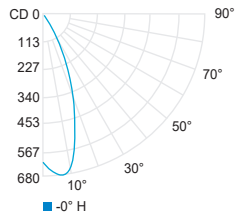

PHOTOMETRIC DATA

Visit iguzzini.com/us for complete photometric data.

* Refers to one lamp

CCT (K)	CRI	LOAD (W)	OPTIC	LUMENS (lm)	EFFICACY (lm / W)	MAX CANDELA (cd)	MODELS
3000K	90	11.3W	Spot 15°	540	47	4 765	IROB-LV-37-930-SP
			Medium 24°	612	54	3 009	IROB-LV-37-930-MD
			Wide flood 45°	540	47	982	IROB-LV-37-930-WF

Spot 15° (3000K, 90CRI)

Medium 24° (3000K, 90CRI)

Wide flood 45° (3000K, 90CRI)

CCT (K)	CRI	LOAD (W)	OPTIC	LUMENS (lm)	EFFICACY (lm / W)	MAX CANDELA (cd)	MODELS
3000K	90	18.6W	Spot 14°	1 072	57	9 351	IROB-LV-51-930-SP
			Flood 24°	1 056	56	4 032	IROB-LV-51-930-FL
			wide flood 40°	973	52	1 986	IROB-LV-51-930-WF

Spot 14° (3000K, 90CRI)

Flood 28° (3000K, 90CRI)

Wide flood 40° (3000K, 90CRI)

PHOTOMETRIC DATA

Visit iguzzini.com/us for complete photometric data.

ROBIN WALL WASHER
Ø 51mm

CCT (K)	CRI	LOAD (W)	OPTIC	LUMENS (lm)	EFFICACY (lm / W)	MAX CANDELA (cd)	MODELS
3000K	90	18.3W	Wall washer	304	16	677	IROB-LV-51-930-WW

Wall washer (3000K, 90CRI)

ROBIN
Ø 62mm

CCT (K)	CRI	LOAD (W)	OPTIC	LUMENS (lm)	EFFICACY (lm / W)	MAX CANDELA (cd)	MODELS
3000K	90	20.7W	Spot 14°	1 152	55	9 585	IROB-LV-62-930-SP
		25.9W	Flood 27°	2 065	80	8 685	IROB-LV-62-930-FL
			Wide flood 42°	2 116	81	4 719	IROB-LV-62-930-WF