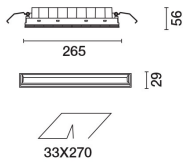

Wiring

on power supply box: screw connections.