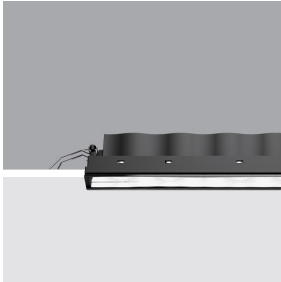

Last information update: October 2024

**Product code**

2567: Minimal section 2 x 5 LEDs - Wall Washer

**Technical description**

Linear recessed miniaturised luminaire for LED lamps, specialised for vertical wall lighting. The patented optic system guarantees a homogeneous and effective emission on the wall, as well as avoiding shadow zones near the ceiling. Main body with die-cast aluminium radiant surface, minimal (frameless) version for mounting flush with the ceiling. For recessed installation in a false ceiling a specific adapter is required that is available with a separate item code. Flux enhancer - superpure aluminium reflector - asymmetrical textured PMMA screen - black polycarbonate internal perimeter frame. Supplied with a power supply unit connected to the luminaire.

**Installation**

The recess body is inserted in the specific adapter installed previously by means of a steel wire spring - check the thickness of the false ceiling and use a compatible frame available with a separate item code.